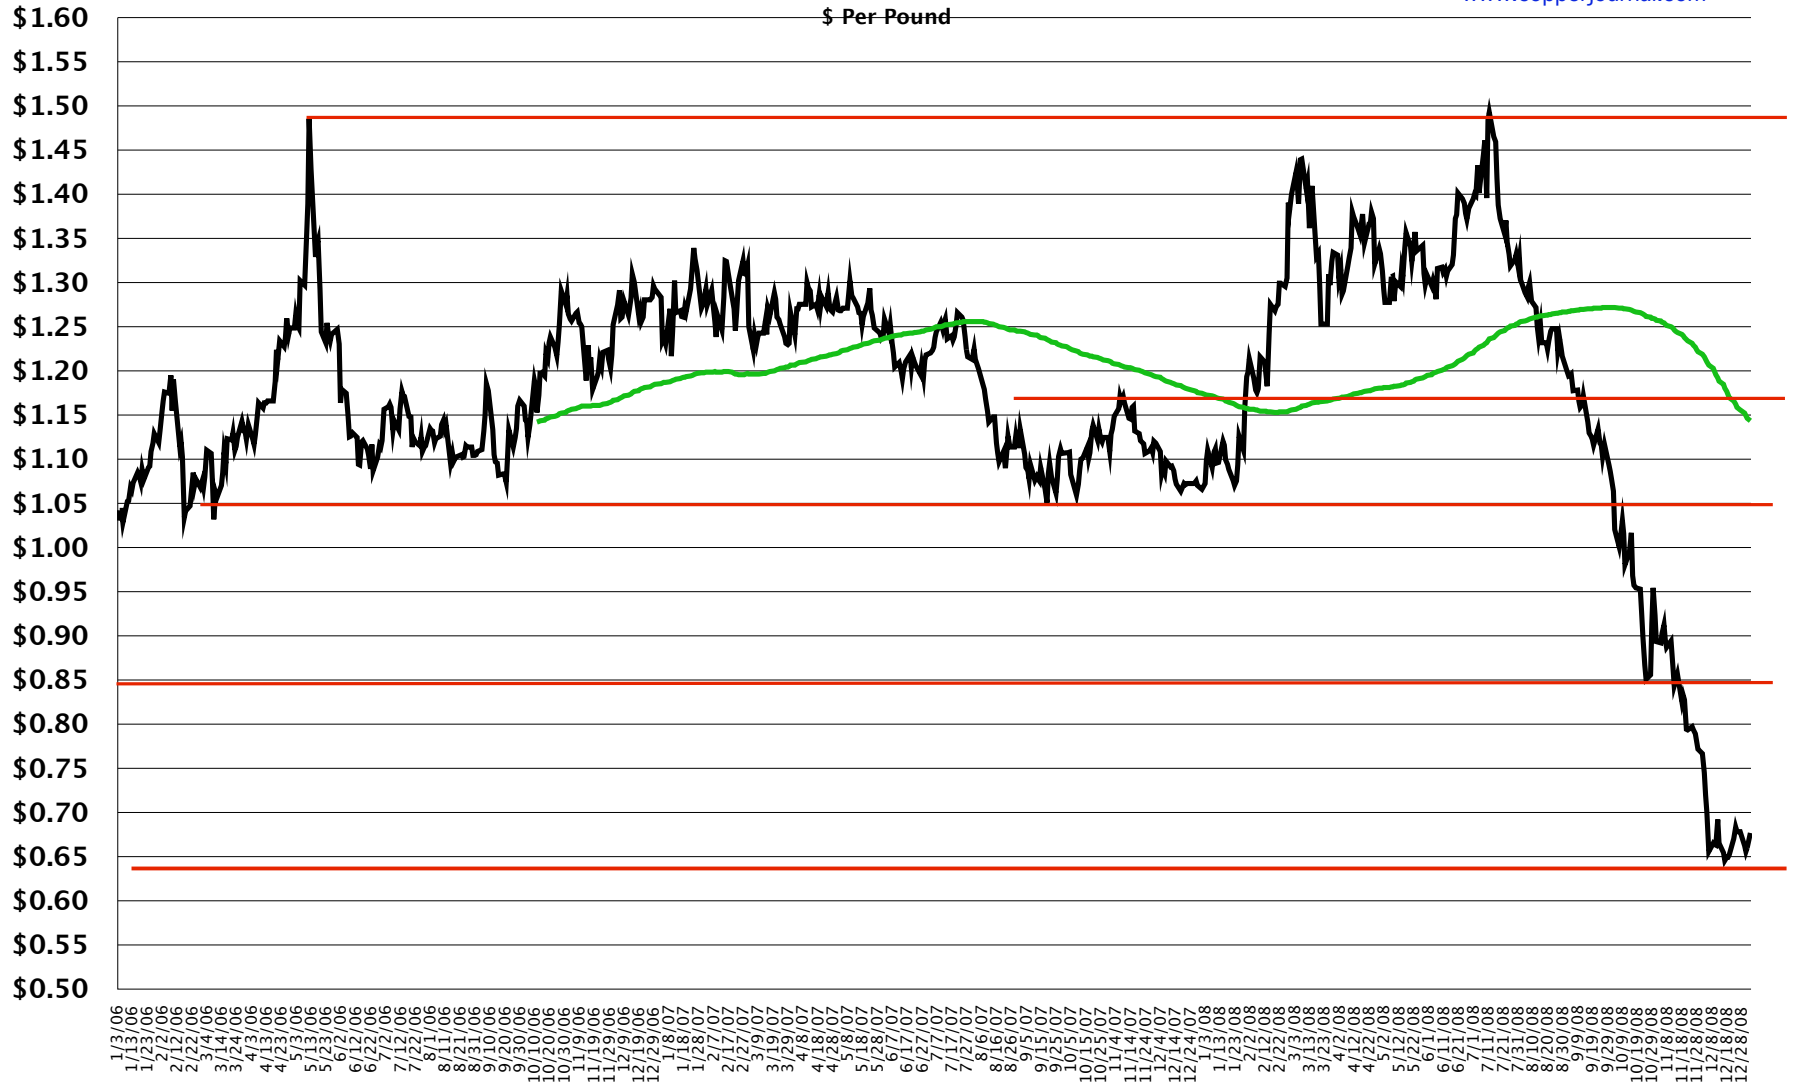

The Copper Journal

LME Aluminum - Daily Spot Close

www.copperjournal.com