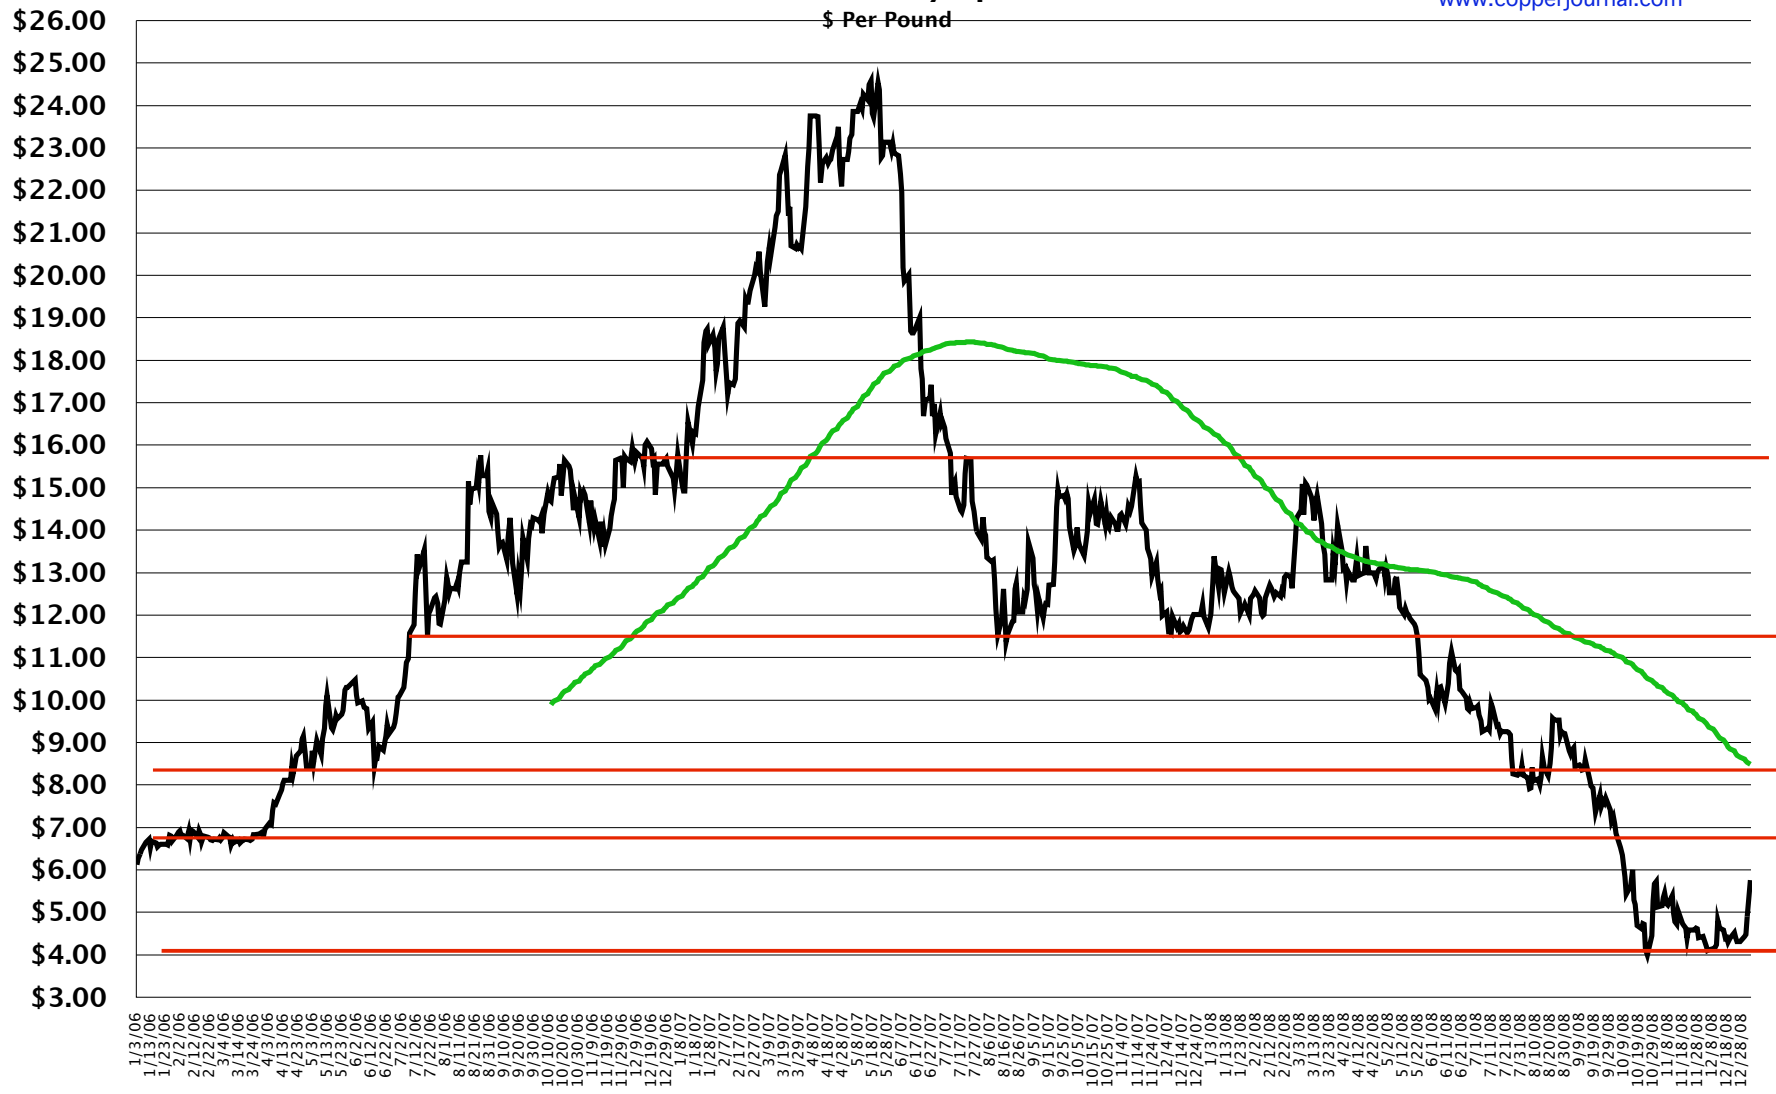

The Copper Journal LME Nickel - Daily Spot Close

www.copperjournal.com