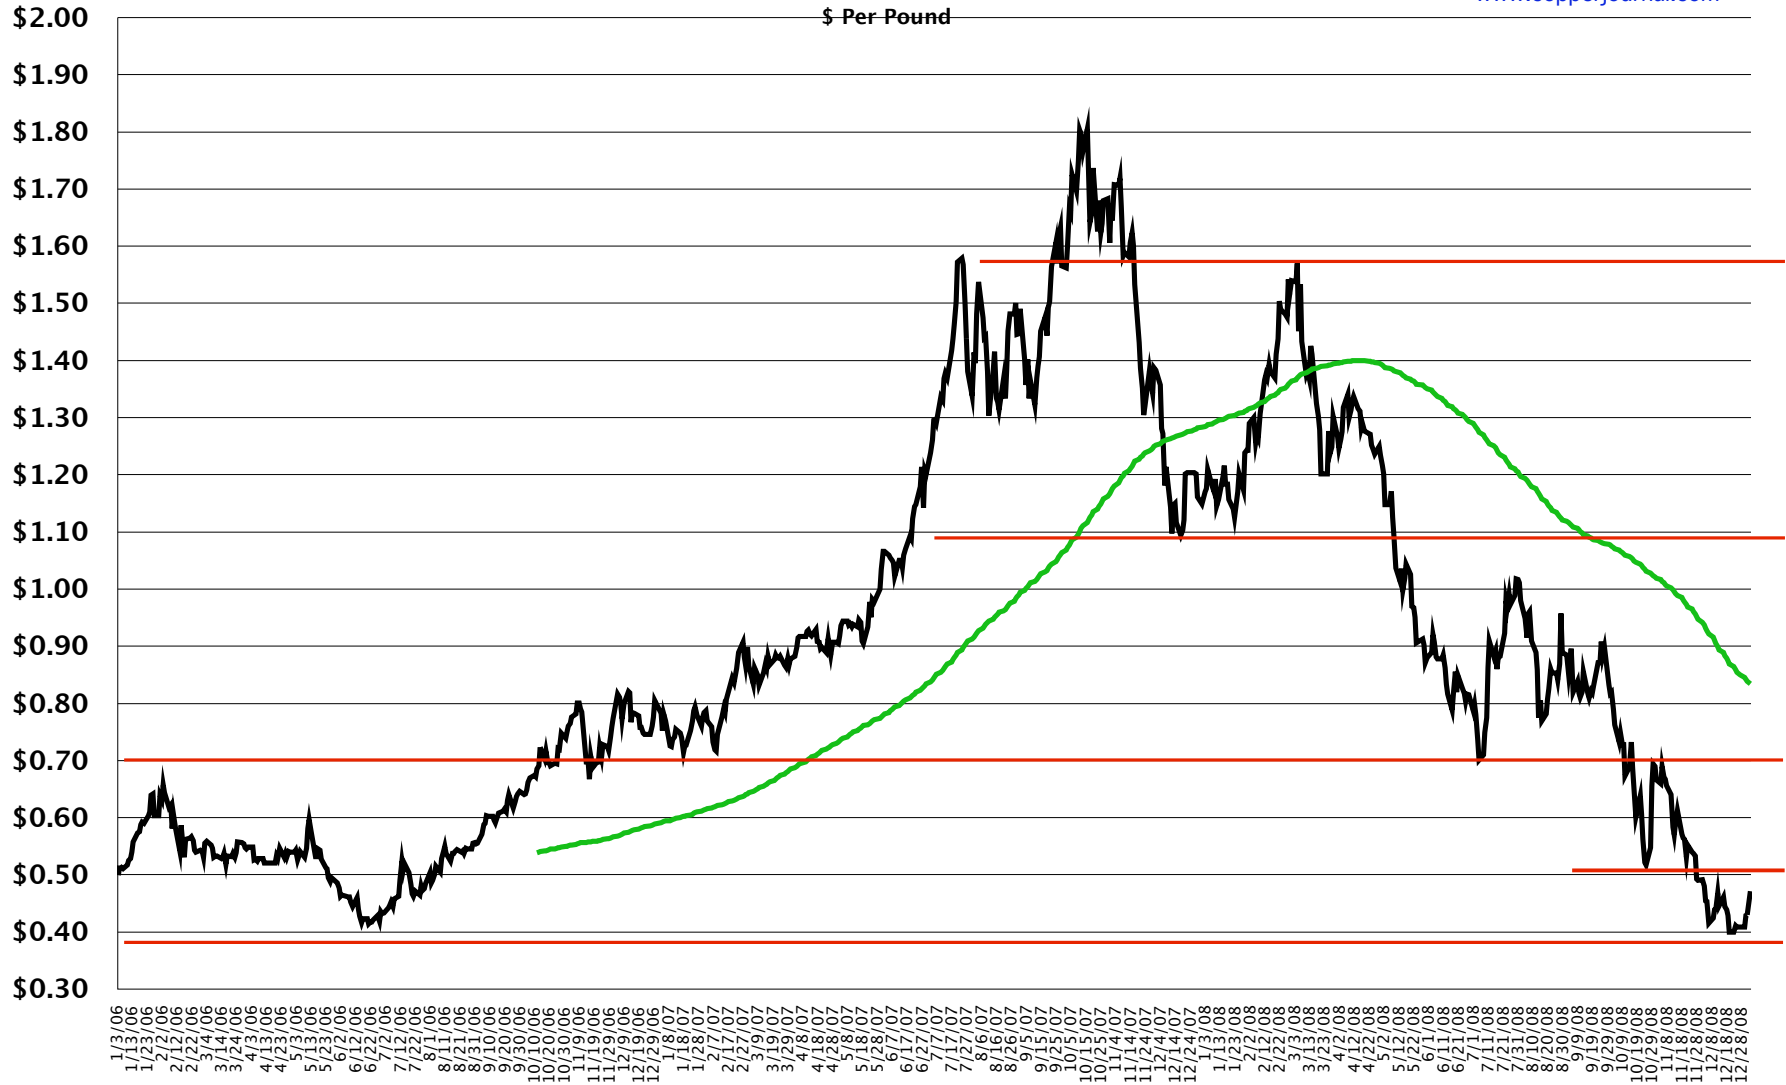

The Copper Journal

LME Lead - Daily Spot Close

$ Per Pound

www.copperjournal.com