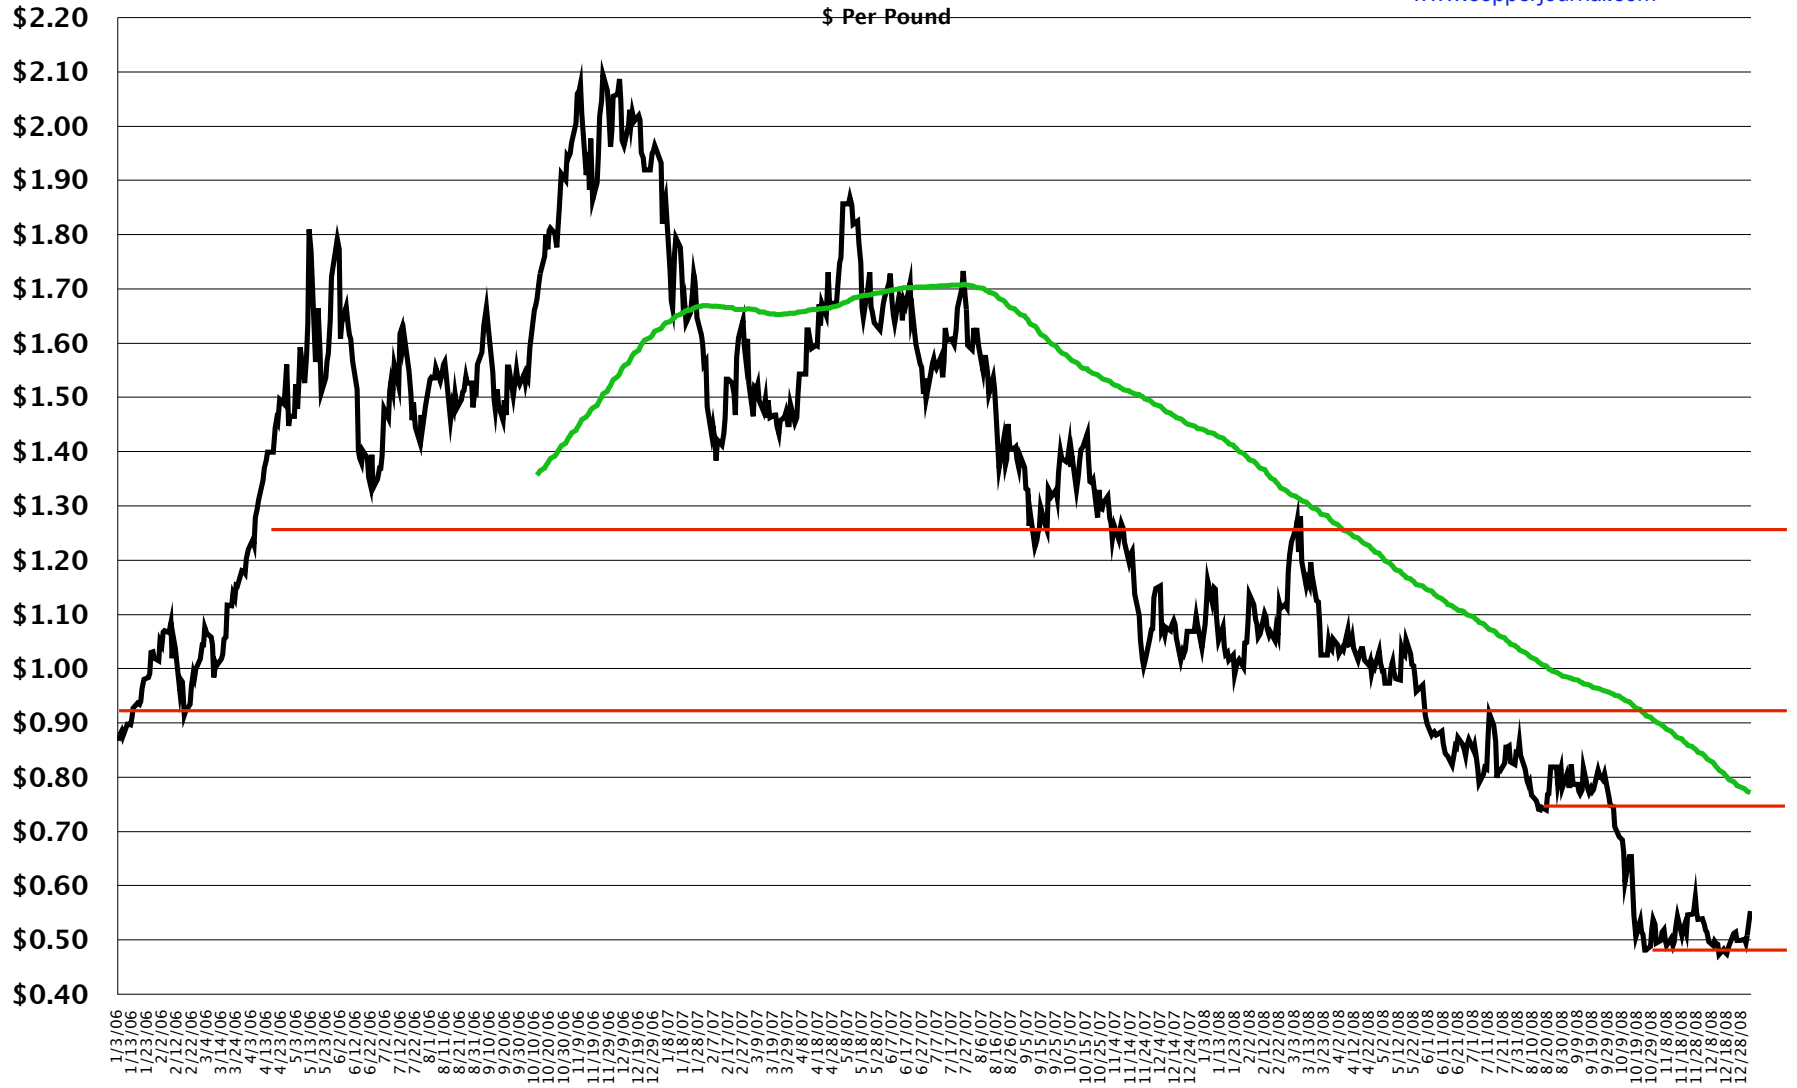

The Copper Journal

LME Zinc - Daily Spot Close

$ Per Pound

www.copperjournal.com