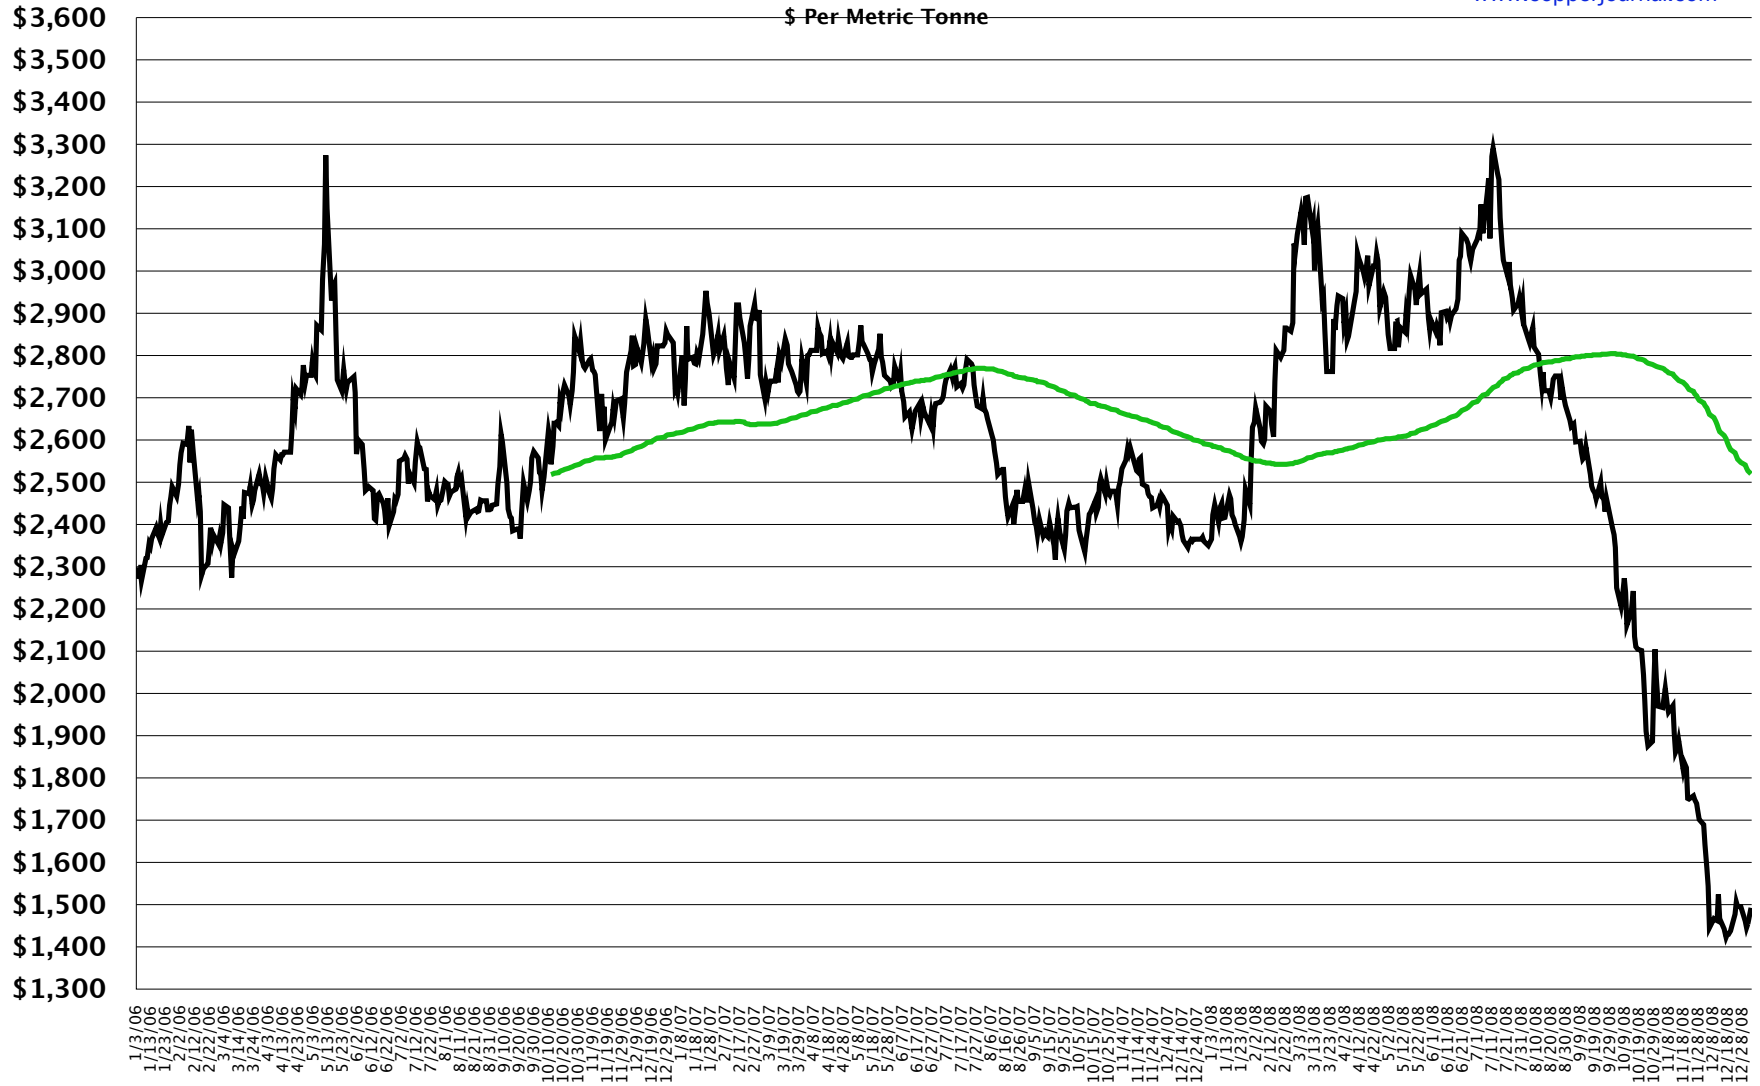

The Copper Journal

LME Aluminum - Daily Spot Close

$ Per Metric Tonne

www.copperjournal.com