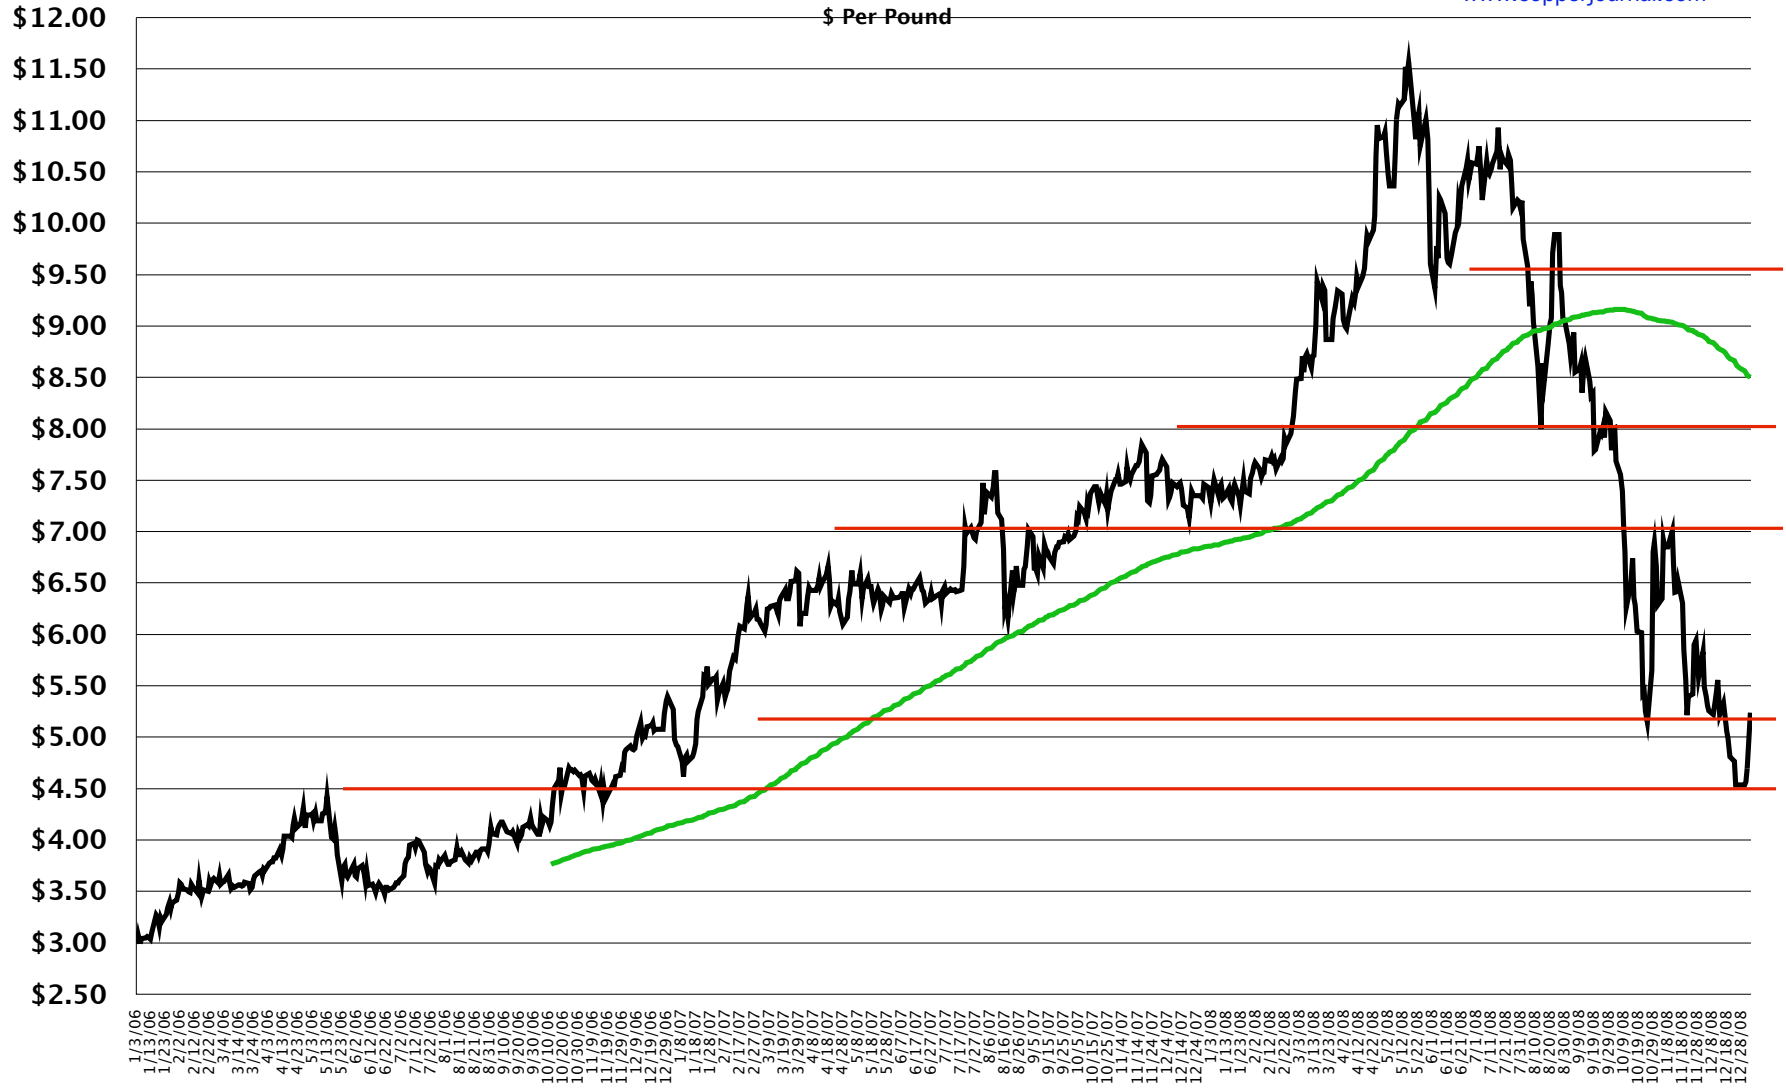

The Copper Journal LME Tin - Daily Spot Close

www.copperjournal.com