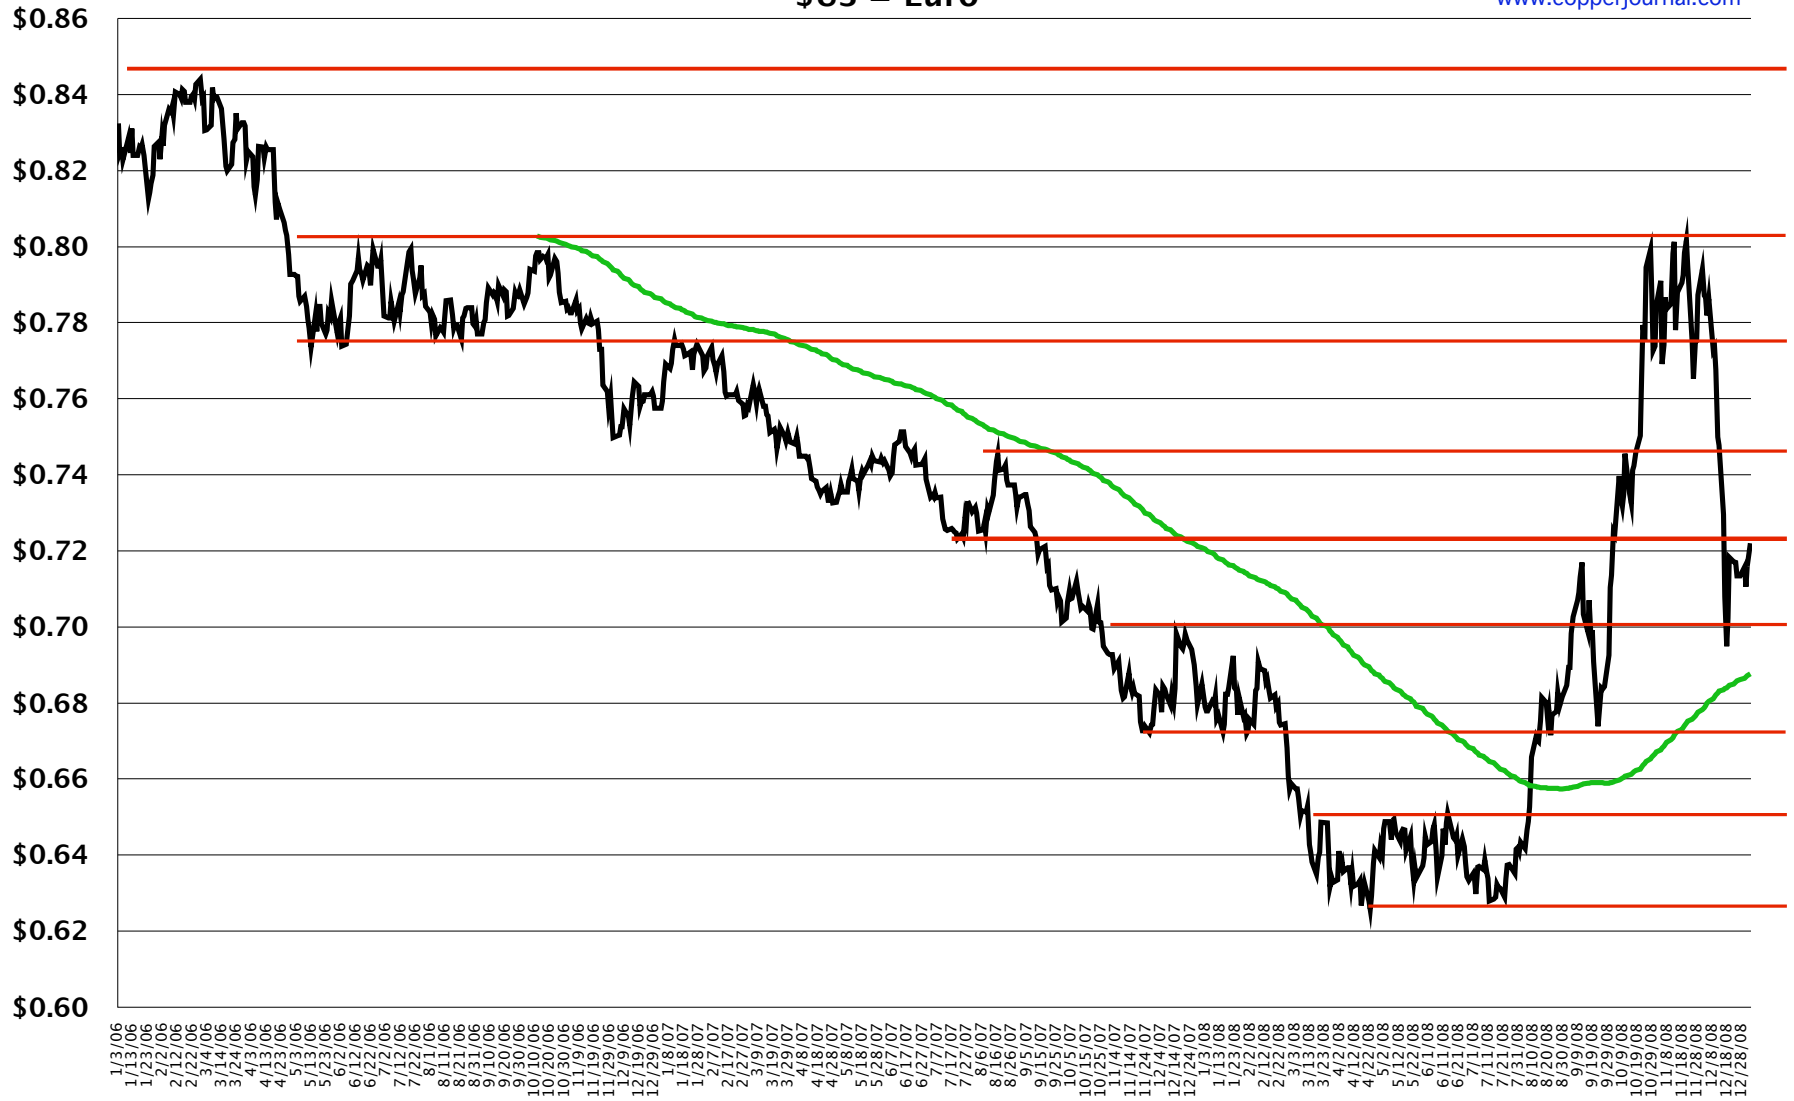

# The Copper Journal

\$US = Euro

[www.copperjournal.com](http://www.copperjournal.com)

# The Copper Journal Comex Gold - Daily Spot Close

[www.copperjournal.com](http://www.copperjournal.com)

# The Copper Journal Comex Silver - Daily Spot Close

[www.copperjournal.com](http://www.copperjournal.com)