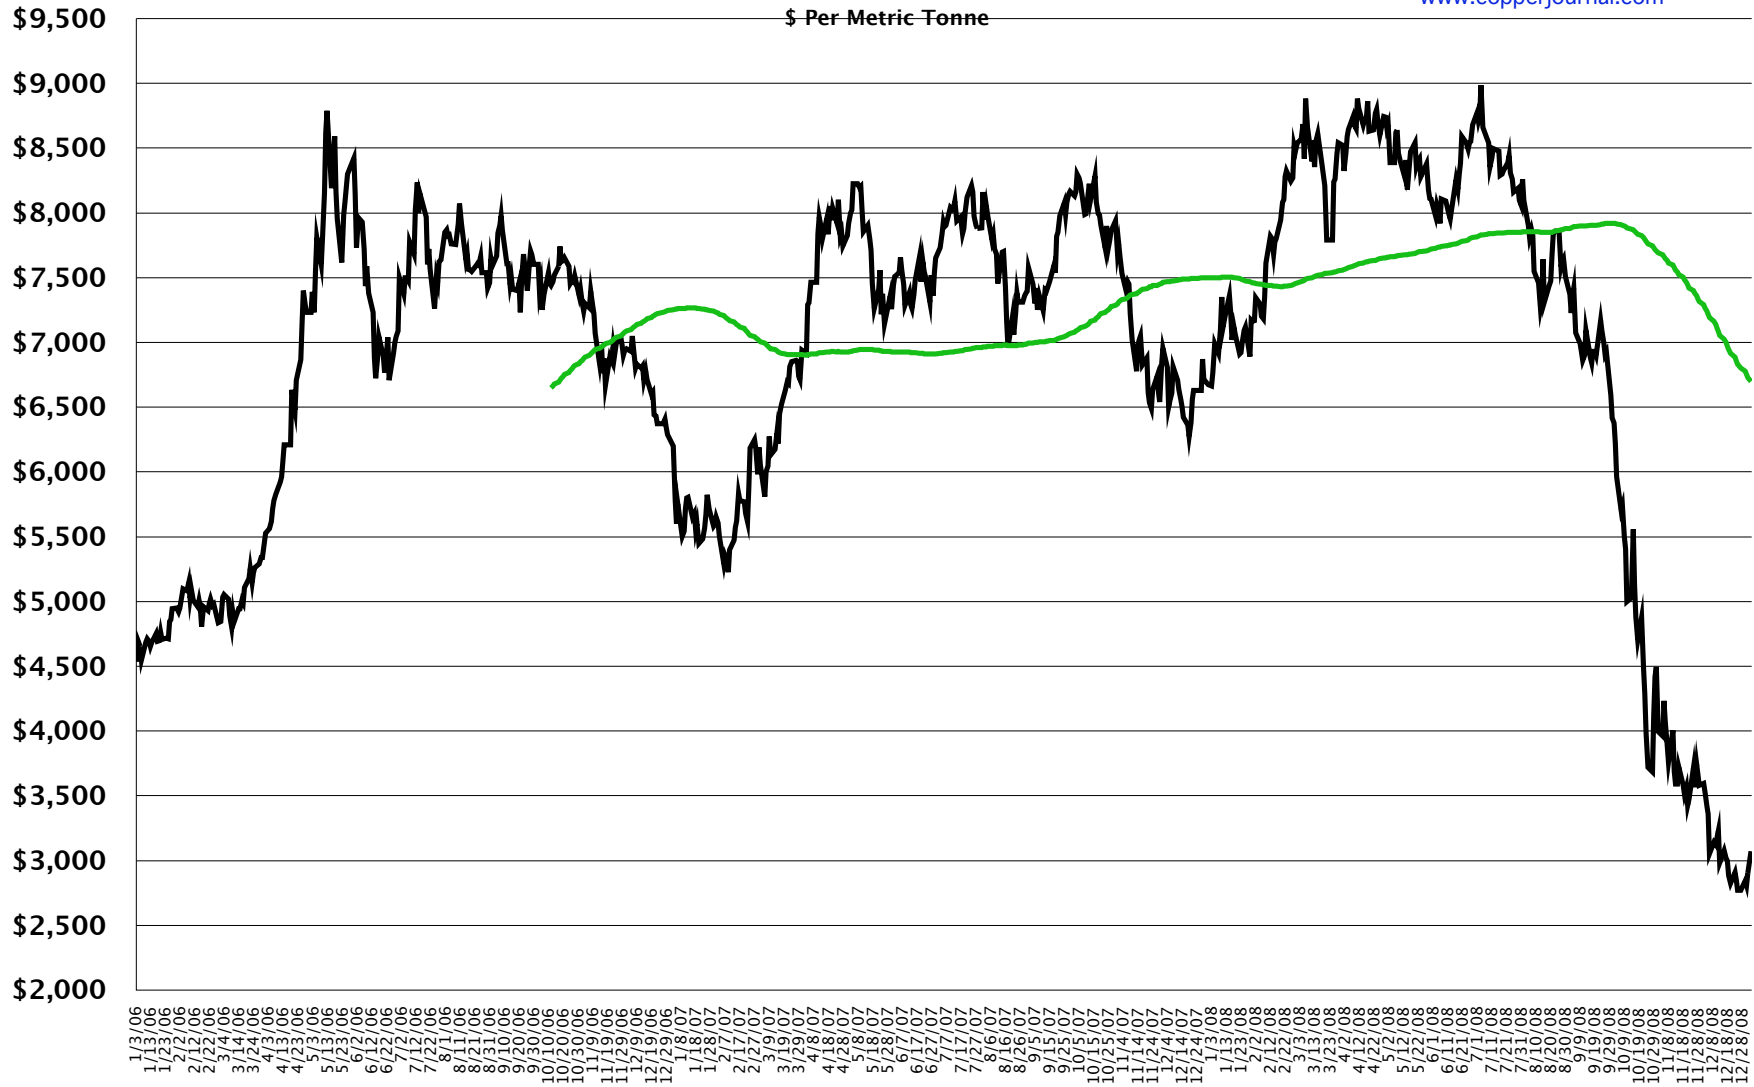

The Copper Journal

LME Copper – Daily Spot Close

$ Per Metric Tonne

www.copperjournal.com