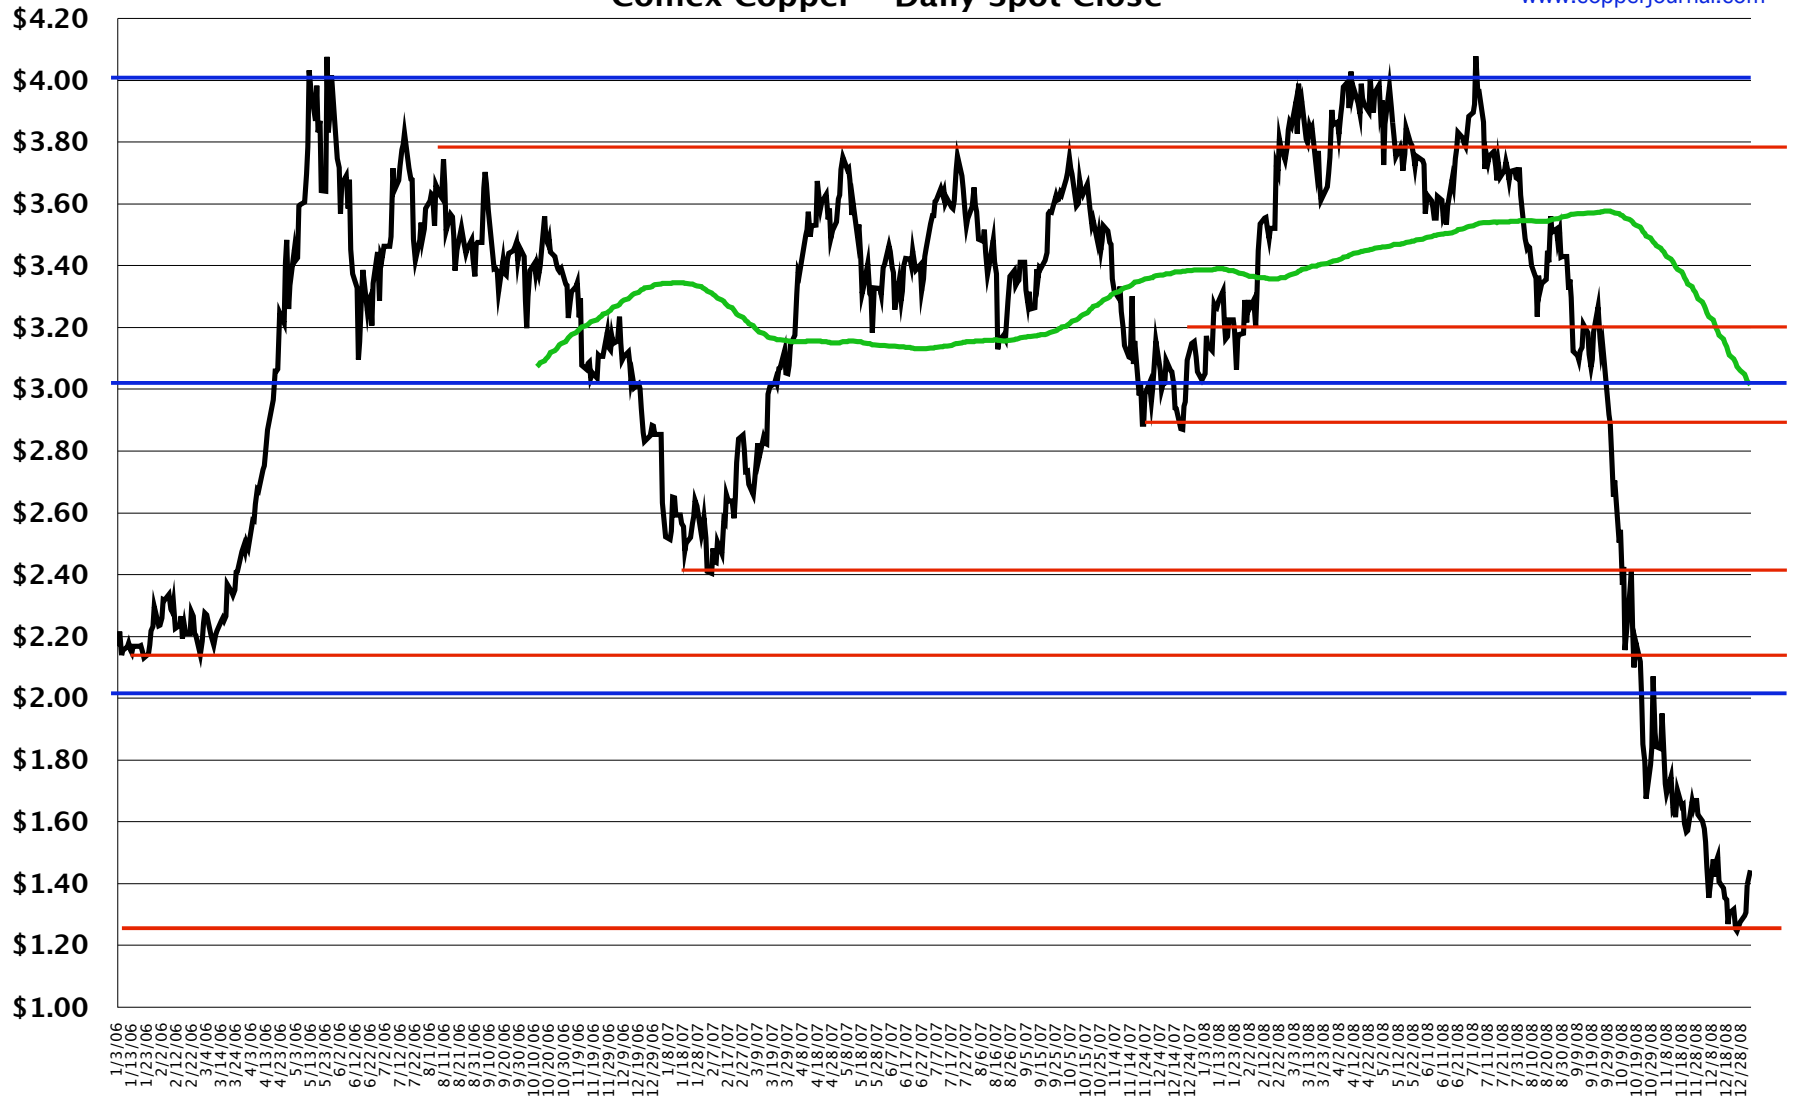

The Copper Journal

Comex Copper - Daily Spot Close

www.copperjournal.com